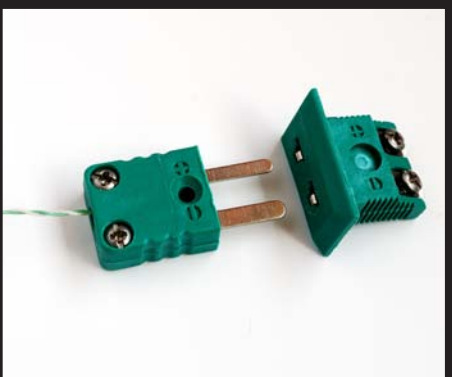

Now introducing...

Thermocouple Connectors

www.cobrawire.com

Bob Baginski

215-674-8773 x112

bbaginski@cobrawire.com

Thermocouple Connector 2 Pole

Job In Style Thermocouple Connector 2 Pole

Tube Adapter

Dual Compression Tube Adapter

Weather Proof Jackets

Brass Insert

Wire Clamp Bracket

Rubber Bushing

High Temperature Thermocouple Connector 2 Pole

**High Temperature Job In Style Thermocouple
Connector 2 Pole**

Miniature Thermocouple Connector

Miniature Brass Crimp

Miniature Rubber Bushing

Miniature Wire Clamp

Jack Panel FS Box

2 Pole Snap-in Panel Jack

2 Pole Single Circuit Jack Panel

2 Pole Multicircuit Jack Panel