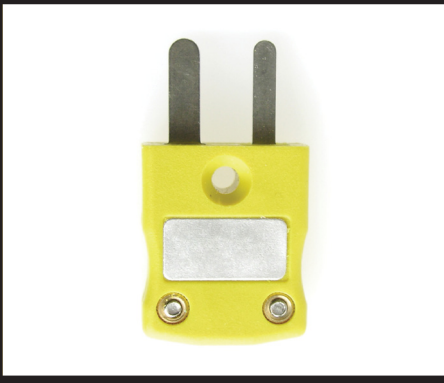

Now introducing...

Thermocouple Connectors

www.cobrawire.com

Bob Baginski

215-674-8773 x112

bbaginski@cobrawire.com

Thermocouple Connector 2 Pole

Job In Style Thermocouple Connector 2 Pole

Tube Adapter

Dual Compression Tube Adapter

Weather Proof Jackets

Brass Insert

Wire Clamp Bracket

Rubber Bushing

High Temperature Thermocouple Connector 2 Pole

**High Temperature Job In Style Thermocouple
Connector 2 Pole**

Miniature Thermocouple Connector

Miniature Brass Crimp

Miniature Rubber Bushing

Miniature Wire Clamp

Jack Panel FS Box

2 Pole Snap-in Panel Jack

2 Pole Single Circuit Jack Panel

2 Pole Multicircuit Jack Panel